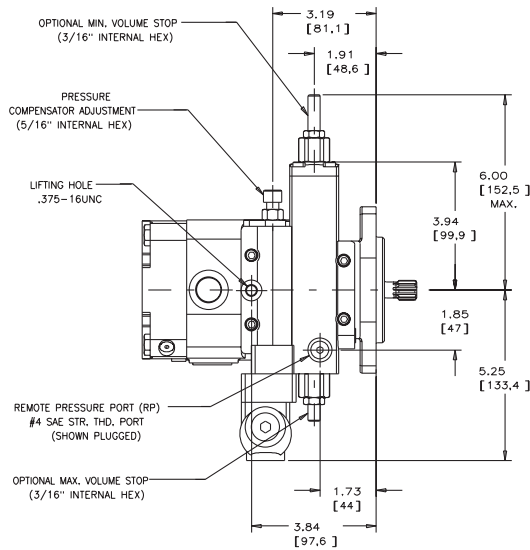

## PVWJ 011,014,022

### P-1NN/K & P-LNN/K CONTROLS

Pump, Variable Delivery

PUMP WITH REMOTE PRESSURE CONTROL

520012-103

FOR BASIC PUMP DIMENSIONS SEE PLANOGRAPHS:  
SIZE -011/-014/-022 PUMPS: DS-47480, DS-47481, DS-47482