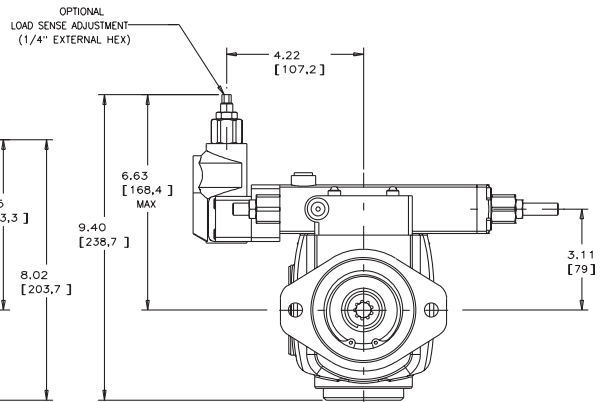

## PVWJ 011,014,022

### P-1NN/K & P-LNN/K CONTROLS

Pump, Variable Delivery

PUMP WITH REMOTE PRESSURE CONTROL

520012-103

FOR BASIC PUMP DIMENSIONS SEE PLANOGRAPHS:  
SIZE -011/-014/-022 PUMPS: DS-47480, DS-47481, DS-47482