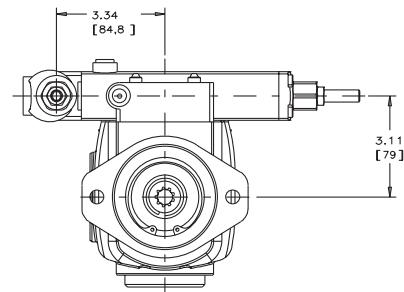

PUMP WITH REMOTE PRESSURE CONTROL

520012-102

FOR BASIC PUMP DIMENSIONS SEE PLANOGRAPHS:  
SIZE -011/-014/-022 PUMPS: DS-47480, DS-47481, DS-47482

# Installation Drawing

Single Pressure Compensator w/Load Sense Control & Max. Volume Stop (A Frame)

### P-1NN/K & P-LNN/K CONTROLS

Pump, Variable Delivery

PUMP WITH REMOTE PRESSURE CONTROL

520012-103

FOR BASIC PUMP DIMENSIONS SEE PLANOGRAPHS:  
SIZE -011/-014/-022 PUMPS: DS-47480, DS-47481, DS-47482