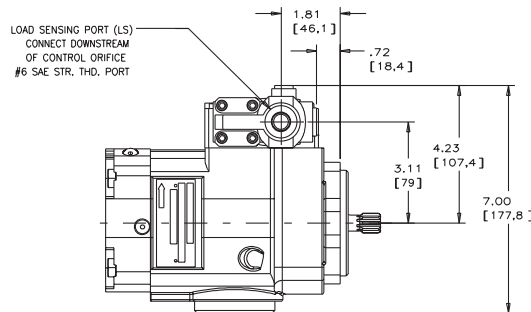

PUMP WITH REMOTE PRESSURE CONTROL

520012-102

FOR BASIC PUMP DIMENSIONS SEE PLANOGRAPHS:  
SIZE -011/-014/-022 PUMPS: DS-47480, DS-47481, DS-47482

# Installation Drawing

Single Pressure Compensator w/Load Sense Control & Max. Volume Stop (A Frame)

### P-1NN/K & P-LNN/K CONTROLS

Pump, Variable Delivery

PUMP WITH REMOTE PRESSURE CONTROL

520012-103

FOR BASIC PUMP DIMENSIONS SEE PLANOGRAPHS:  
SIZE -011/-014/-022 PUMPS: DS-47480, DS-47481, DS-47482