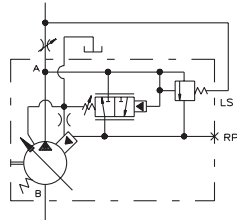

# Installation Drawing

Single Pressure Compensator w/Load Sense Control & Max. Volume Stop (A Frame)

### P-1NN/K & P-LNN/K CONTROLS

Pump, Variable Delivery

PUMP WITH REMOTE PRESSURE CONTROL

520012-103

FOR BASIC PUMP DIMENSIONS SEE PLANOGRAPHS:  
SIZE -011/-014/-022 PUMPS: DS-47480, DS-47481, DS-47482