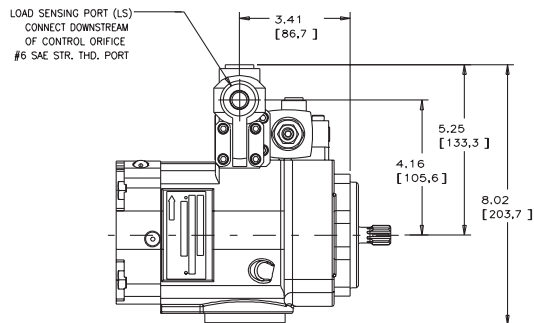

### P-1NN/K & P-LNN/K CONTROLS

Pump, Variable Delivery

PUMP WITH REMOTE PRESSURE CONTROL

520012-103

FOR BASIC PUMP DIMENSIONS SEE PLANOGRAPHS:  
SIZE -011/-014/-022 PUMPS: DS-47480, DS-47481, DS-47482