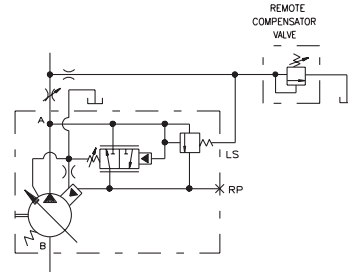

# Installation Drawing

Single Pressure Compensator w/Load Sense Control & Max. Volume Stop (A Frame)

### P-1NN/K & P-LNN/K CONTROLS

Pump, Variable Delivery

PUMP WITH REMOTE PRESSURE CONTROL

520012-103

FOR BASIC PUMP DIMENSIONS SEE PLANOGRAPHS:  
SIZE -011/-014/-022 PUMPS: DS-47480, DS-47481, DS-47482