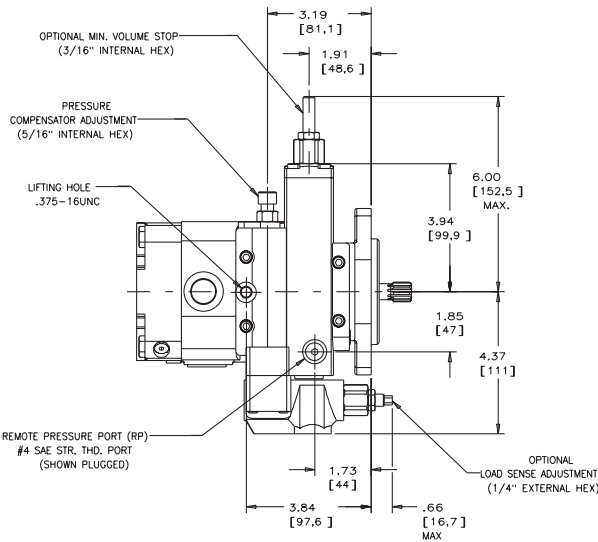

PUMP WITH REMOTE PRESSURE CONTROL

520012-102

FOR BASIC PUMP DIMENSIONS SEE PLANOGRAPHS:  
SIZE -011/-014/-022 PUMPS: DS-47480, DS-47481, DS-47482

# Installation Drawing

Single Pressure Compensator w/Load Sense Control & Max. Volume Stop (A Frame)

## PVWJ 011,014,022

### P-1NN/K & P-LNN/K CONTROLS

Pump, Variable Delivery

PUMP WITH REMOTE PRESSURE CONTROL

520012-103

FOR BASIC PUMP DIMENSIONS SEE PLANOGRAPHS:  
SIZE -011/-014/-022 PUMPS: DS-47480, DS-47481, DS-47482