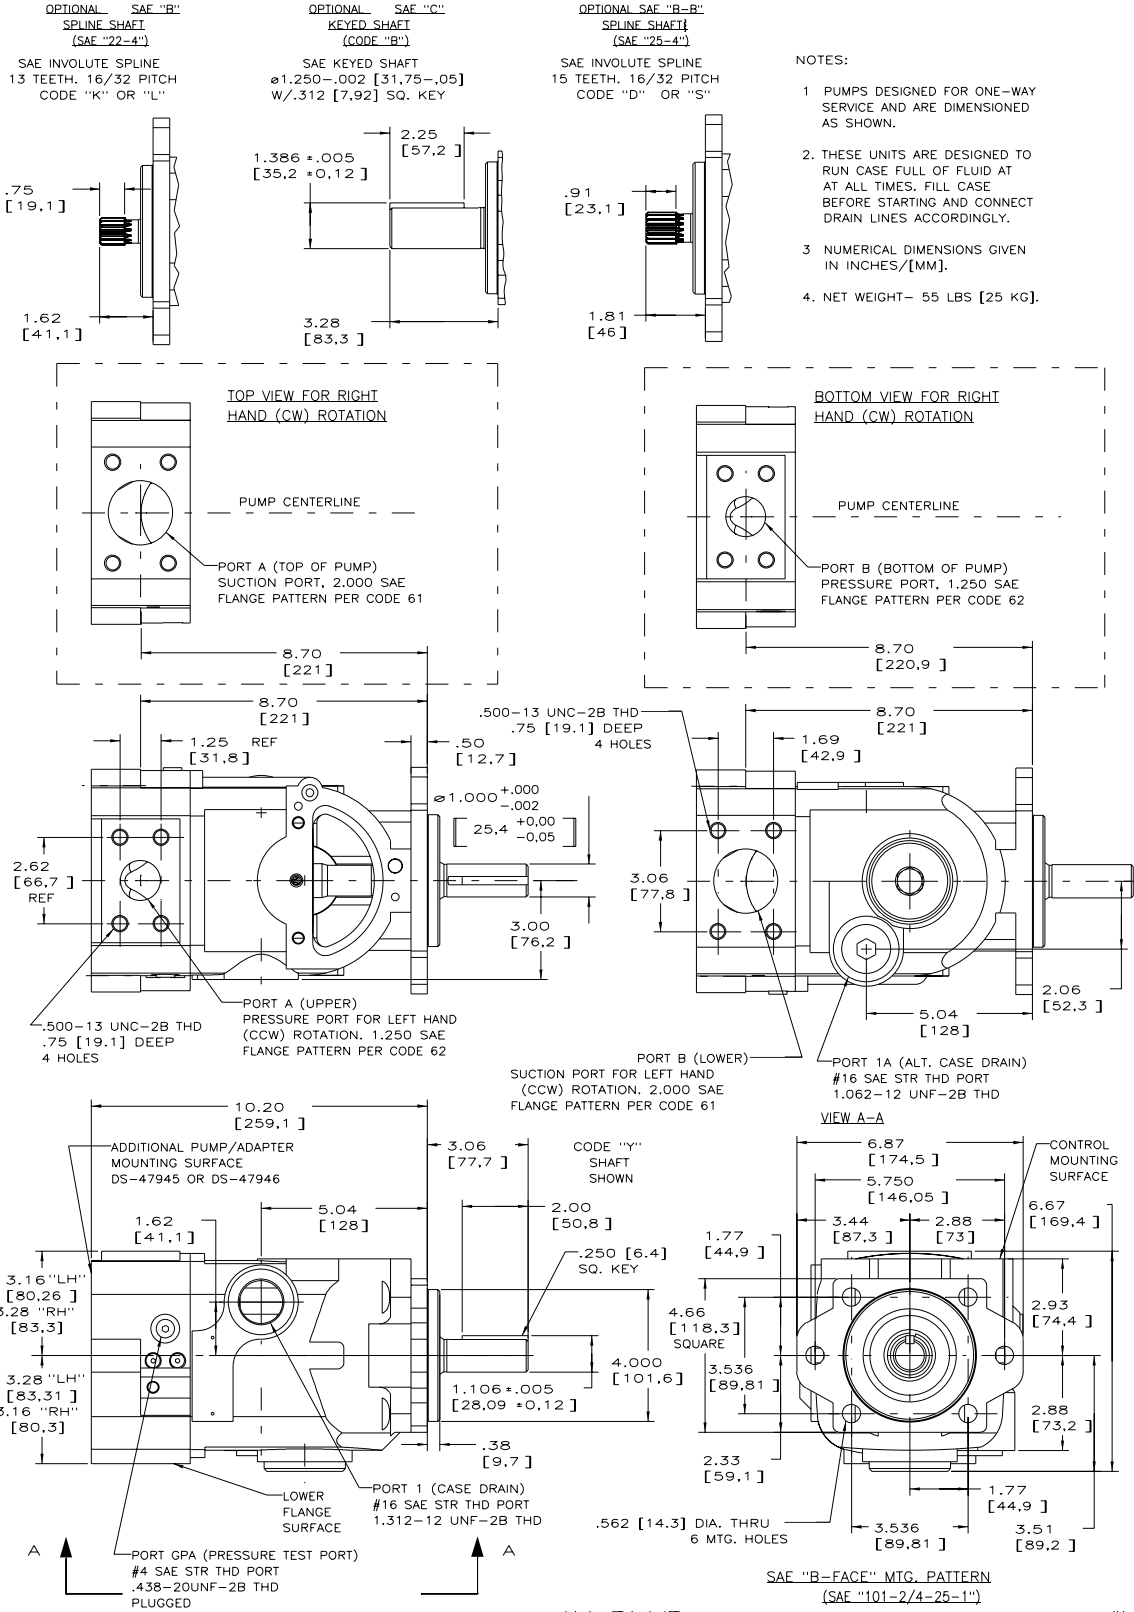

**PVG 048/065/075
Basic Pump**

Installation Drawing Thru Shaft Basic Pump Without Controls

51718-003.sh.1