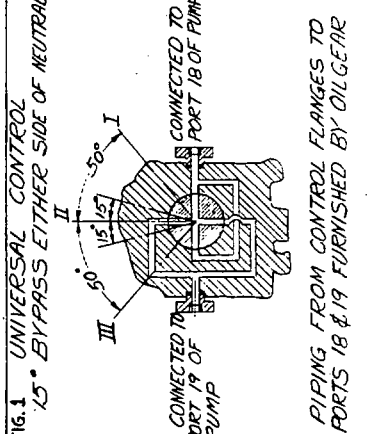

THE OILGEAR CO., MILWAUKEE, WIS.		PART NAME AND TYPE "OH" PUMPS	
TITLE		TYPES OF OH CONTROLS	
REV. NO.	DATE	REV. NO.	DATE
1	5-7-57	1	5-7-57
DRAWN BY		CHECKED BY	
DESIGNED BY		APPROVED BY	
SCALE		SCALE NONE	
QUANTITY		PVT. USE	
MATERIAL		MATERIAL	
FINISH		FINISH	
TOLERANCE ON DIMENSIONS NOT OTHERWISE SPECIFIED		TOLERANCE ON DIMENSIONS NOT OTHERWISE SPECIFIED	
FRACTIONAL		FRACTIONAL	
DECIMAL		DECIMAL	
HOLE		HOLE	
TAP		TAP	
THREAD		THREAD	
WELD		WELD	
OTHER		OTHER	
REVISIONS		REVISIONS	
NO.		DATE	
1		5-7-57	
2			
3			
4			
5			
6			
7			
8			
9			
10			
11			
12			
13			
14			
15			
16			
17			
18			
19			
20			
21			
22			
23			
24			
25			
26			
27			
28			
29			
30			
31			
32			
33			
34			
35			
36			
37			
38			
39			
40			
41			
42			
43			
44			
45			
46			
47			
48			
49			
50			
51			
52			
53			
54			
55			
56			
57			
58			
59			
60			
61			
62			
63			
64			
65			
66			
67			
68			
69			
70			
71			
72			
73			
74			
75			
76			
77			
78			
79			
80			
81			
82			
83			
84			
85			
86			
87			
88			
89			
90			
91			
92			
93			
94			
95			
96			
97			
98			
99			
100			

NOTES:
A - DECOMPRESSION VALVE 2-WAY LOW PRESSURE OPERATED SPRING RETURN VALVE AND PIPING NOT INCLUDED WITH PUMP. CONNECT PARTIAL TO MAIN CYLINDER & PORT # 2 TO TANK BELOW 1/2 LEVEL.
B - 3/4" RELIEF VALVE, 250 PSI SETTING, SUPPLIED AND WIPED WITH PUMP GENERAL.
THIS DRAWING DOES NOT COVER DETAILS OF "OH" PUMPS.
PUMP ROTATION IS CLOCKWISE. ALL FUNCTIONS ON THIS DRAWING.
OTHER SPECIAL CONTROL FUNCTIONS CAN BE FURNISHED BY OILGEAR.