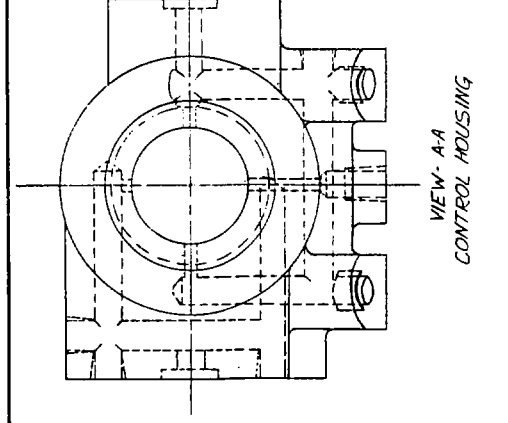

THE OILGEAR CO., MILWAUKEE, WIS.		PART NAME AND TYPE "OH" PUMPS	
TITLE		TYPES OF OH CONTROLS	
REV. NO.	DATE	REV. NO.	DATE
1	5-7-57	1	5-7-57
DRAWN BY		CHECKED BY	
DESIGNED BY		APPROVED BY	
SCALE		SCALE NONE	
QUANTITY		PVT. USE	
MATERIAL		MATERIAL	
FINISH		FINISH	
TOLERANCE ON DIMENSIONS NOT OTHERWISE SPECIFIED		TOLERANCE ON DIMENSIONS NOT OTHERWISE SPECIFIED	
FRACTIONAL		FRACTIONAL	
DECIMAL		DECIMAL	
HOLE		HOLE	
TAP		TAP	
THREAD		THREAD	
WELD		WELD	
OTHER		OTHER	
REVISIONS		REVISIONS	
NO.		DATE	
1		5-7-57	
2			
3			
4			
5			
6			
7			
8			
9			
10			
11			
12			
13			
14			
15			
16			
17			
18			
19			
20			
21			
22			
23			
24			
25			
26			
27			
28			
29			
30			
31			
32			
33			
34			
35			
36			
37			
38			
39			
40			
41			
42			
43			
44			
45			
46			
47			
48			
49			
50			
51			
52			
53			
54			
55			
56			
57			
58			
59			
60			
61			
62			
63			
64			
65			
66			
67			
68			
69			
70			
71			
72			
73			
74			
75			
76			
77			
78			
79			
80			
81			
82			
83			
84			
85			
86			
87			
88			
89			
90			
91			
92			
93			
94			
95			
96			
97			
98			
99			
100			

NOTES:
A - DECOMPRESSION VALVE 2-WAY LOW PRESSURE OPERATED SPRING RETURN VALVE AND PIPING NOT INCLUDED WITH PUMP. CONNECT PARTIAL TO MAIN CYLINDER & PORT # 2 TO TANK BELOW 1/2 LEVEL.
B - 3/4" RELIEF VALVE, 250 PSI SETTING, SUPPLIED AND WIPED WITH PUMP GENERAL.
THIS DRAWING DOES NOT COVER DETAILS OF "OH" PUMPS.
PUMP ROTATION IS CLOCKWISE. ALL FUNCTIONS ON THIS DRAWING.
OTHER SPECIAL CONTROL FUNCTIONS CAN BE FURNISHED BY OILGEAR.