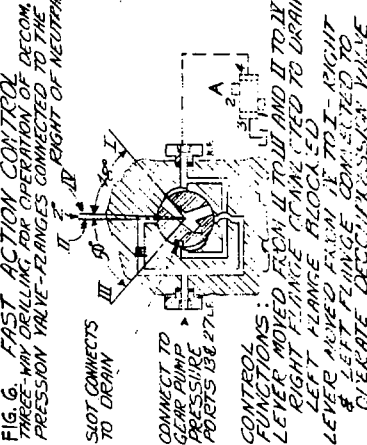

THE OILGEAR CO., MILWAUKEE, WIS.		PART NAME AND TYPE "OH" PUMPS	
TITLE		TYPES OF OH CONTROLS	
REV. NO.	DATE	REV. NO.	DATE
1	5-7-57	1	5-7-57
DRAWN BY		CHECKED BY	
DESIGNED BY		APPROVED BY	
SCALE		SCALE NONE	
QUANTITY		PVT. USE	
MATERIAL		MATERIAL	
FINISH		FINISH	
TOLERANCE ON DIMENSIONS NOT OTHERWISE SPECIFIED		TOLERANCE ON DIMENSIONS NOT OTHERWISE SPECIFIED	
FRACTIONAL		FRACTIONAL	
DECIMAL		DECIMAL	
HOLE		HOLE	
TAP		TAP	
THREAD		THREAD	
WELD		WELD	
OTHER		OTHER	
REVISIONS		REVISIONS	
NO.		DATE	
1		5-7-57	
2			
3			
4			
5			
6			
7			
8			
9			
10			
11			
12			
13			
14			
15			
16			
17			
18			
19			
20			
21			
22			
23			
24			
25			
26			
27			
28			
29			
30			
31			
32			
33			
34			
35			
36			
37			
38			
39			
40			
41			
42			
43			
44			
45			
46			
47			
48			
49			
50			
51			
52			
53			
54			
55			
56			
57			
58			
59			
60			
61			
62			
63			
64			
65			
66			
67			
68			
69			
70			
71			
72			
73			
74			
75			
76			
77			
78			
79			
80			
81			
82			
83			
84			
85			
86			
87			
88			
89			
90			
91			
92			
93			
94			
95			
96			
97			
98			
99			
100			

NOTES:
A - DECOMPRESSION VALVE 2-WAY LOW PRESSURE OPERATED SPRING RETURN VALVE AND PIPING NOT INCLUDED WITH PUMP. CONNECT PARTIAL TO MAIN CYLINDER & PORT # 2 TO TANK BELOW 1/2 LEVEL.
B - 3/4" RELIEF VALVE, 250 PSI SETTING, SUPPLIED AND WIPED WITH PUMP GENERAL.
THIS DRAWING DOES NOT COVER DETAILS OF "OH" PUMPS.
PUMP ROTATION IS CLOCKWISE. ALL FUNCTIONS ON THIS DRAWING.
OTHER SPECIAL CONTROL FUNCTIONS CAN BE FURNISHED BY OILGEAR.