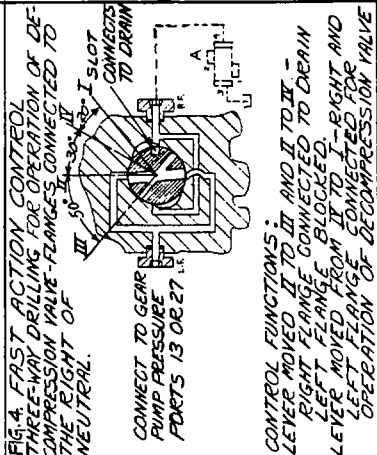

THE OILGEAR CO., MILWAUKEE, WIS.		PART NAME AND TYPE "OH" PUMPS	
TITLE		TYPES OF OH CONTROLS	
REV. NO.	DATE	REV. NO.	DATE
1	5-7-57	1	5-7-57
DRAWN BY		CHECKED BY	
DESIGNED BY		APPROVED BY	
SCALE		SCALE NONE	
QUANTITY		PVT. USE	
MATERIAL		MATERIAL	
FINISH		FINISH	
TOLERANCE ON DIMENSIONS NOT OTHERWISE SPECIFIED		TOLERANCE ON DIMENSIONS NOT OTHERWISE SPECIFIED	
FRACTIONAL		FRACTIONAL	
DECIMAL		DECIMAL	
HOLE		HOLE	
TAP		TAP	
THREAD		THREAD	
WELD		WELD	
OTHER		OTHER	
REVISIONS		REVISIONS	
NO.		DATE	
1		5-7-57	
2			
3			
4			
5			
6			
7			
8			
9			
10			
11			
12			
13			
14			
15			
16			
17			
18			
19			
20			
21			
22			
23			
24			
25			
26			
27			
28			
29			
30			
31			
32			
33			
34			
35			
36			
37			
38			
39			
40			
41			
42			
43			
44			
45			
46			
47			
48			
49			
50			
51			
52			
53			
54			
55			
56			
57			
58			
59			
60			
61			
62			
63			
64			
65			
66			
67			
68			
69			
70			
71			
72			
73			
74			
75			
76			
77			
78			
79			
80			
81			
82			
83			
84			
85			
86			
87			
88			
89			
90			
91			
92			
93			
94			
95			
96			
97			
98			
99			
100			

NOTES:
A - DECOMPRESSION VALVE 2-WAY LOW PRESSURE OPERATED SPRING RETURN VALVE AND PIPING NOT INCLUDED WITH PUMP. CONNECT PARTIAL TO MAIN CYLINDER & PORT # 2 TO TANK BELOW 1/2 LEVEL.
B - 3/4" RELIEF VALVE, 250 PSI SETTING, SUPPLIED AND WIPED WITH PUMP GENERAL.
THIS DRAWING DOES NOT COVER DETAILS OF "OH" PUMPS.
PUMP ROTATION IS CLOCKWISE. ALL FUNCTIONS ON THIS DRAWING.
OTHER SPECIAL CONTROL FUNCTIONS CAN BE FURNISHED BY OILGEAR.