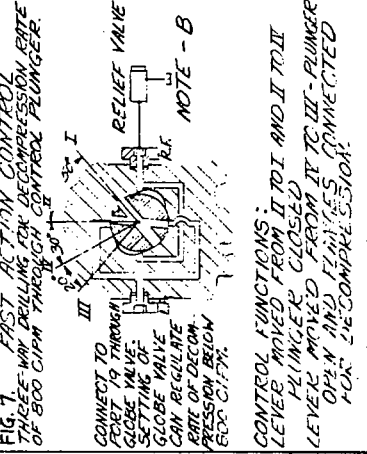

THE OILGEAR CO., MILWAUKEE, WIS.		PART NAME AND TYPE "OH" PUMPS	
TITLE		TYPES OF OH CONTROLS	
REV. NO.	DATE	REV. NO.	DATE
1	5-7-57	1	5-7-57
DRAWN BY		CHECKED BY	
DESIGNED BY		APPROVED BY	
SCALE		SCALE NONE	
QUANTITY		PVT. USE	
MATERIAL		MATERIAL	
FINISH		FINISH	
TOLERANCE ON DIMENSIONS NOT OTHERWISE SPECIFIED		TOLERANCE ON DIMENSIONS NOT OTHERWISE SPECIFIED	
FRACTIONAL		FRACTIONAL	
DECIMAL		DECIMAL	
HOLE		HOLE	
TAP		TAP	
THREAD		THREAD	
WELD		WELD	
OTHER		OTHER	
REVISIONS		REVISIONS	
NO.		DATE	
1		5-7-57	
2			
3			
4			
5			
6			
7			
8			
9			
10			
11			
12			
13			
14			
15			
16			
17			
18			
19			
20			
21			
22			
23			
24			
25			
26			
27			
28			
29			
30			
31			
32			
33			
34			
35			
36			
37			
38			
39			
40			
41			
42			
43			
44			
45			
46			
47			
48			
49			
50			
51			
52			
53			
54			
55			
56			
57			
58			
59			
60			
61			
62			
63			
64			
65			
66			
67			
68			
69			
70			
71			
72			
73			
74			
75			
76			
77			
78			
79			
80			
81			
82			
83			
84			
85			
86			
87			
88			
89			
90			
91			
92			
93			
94			
95			
96			
97			
98			
99			
100			

NOTES:
A - DECOMPRESSION VALVE 2-WAY LOW PRESSURE OPERATED SPRING RETURN VALVE AND PIPING NOT INCLUDED WITH PUMP. CONNECT PARTIAL TO MAIN CYLINDER & PORT # 2 TO TANK BELOW 1/2 LEVEL.
B - 3/4" RELIEF VALVE, 250 PSI SETTING, SUPPLIED AND WIPED WITH PUMP GENERAL.
THIS DRAWING DOES NOT COVER DETAILS OF "OH" PUMPS.
PUMP ROTATION IS CLOCKWISE. ALL FUNCTIONS ON THIS DRAWING.
OTHER SPECIAL CONTROL FUNCTIONS CAN BE FURNISHED BY OILGEAR.