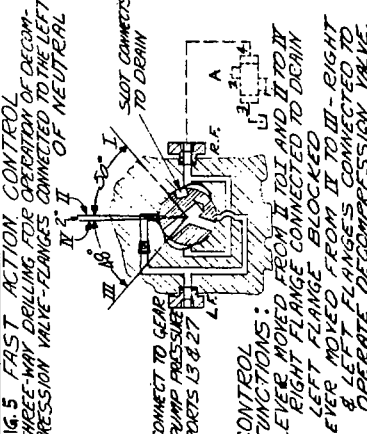

THE OILGEAR CO., MILWAUKEE, WIS.		PART NAME AND TYPE "OH" PUMPS	
TITLE		TYPES OF OH CONTROLS	
REV. NO.	DATE	REV. NO.	DATE
1	5-7-57	1	5-7-57
DRAWN BY		CHECKED BY	
DESIGNED BY		APPROVED BY	
SCALE		SCALE NONE	
QUANTITY		PVT. USE	
MATERIAL		MATERIAL	
FINISH		FINISH	
TOLERANCE ON DIMENSIONS NOT OTHERWISE SPECIFIED		TOLERANCE ON DIMENSIONS NOT OTHERWISE SPECIFIED	
FRACTIONAL		FRACTIONAL	
DECIMAL		DECIMAL	
HOLE		HOLE	
TAP		TAP	
THREAD		THREAD	
WELD		WELD	
OTHER		OTHER	
REVISIONS		REVISIONS	
NO.		DATE	
1		5-7-57	
2			
3			
4			
5			
6			
7			
8			
9			
10			
11			
12			
13			
14			
15			
16			
17			
18			
19			
20			
21			
22			
23			
24			
25			
26			
27			
28			
29			
30			
31			
32			
33			
34			
35			
36			
37			
38			
39			
40			
41			
42			
43			
44			
45			
46			
47			
48			
49			
50			
51			
52			
53			
54			
55			
56			
57			
58			
59			
60			
61			
62			
63			
64			
65			
66			
67			
68			
69			
70			
71			
72			
73			
74			
75			
76			
77			
78			
79			
80			
81			
82			
83			
84			
85			
86			
87			
88			
89			
90			
91			
92			
93			
94			
95			
96			
97			
98			
99			
100			

NOTES:
A - DECOMPRESSION VALVE 2-WAY LOW PRESSURE OPERATED SPRING RETURN VALVE AND PIPING NOT INCLUDED WITH PUMP. CONNECT PARTIAL TO MAIN CYLINDER & PORT # 2 TO TANK BELOW 1/2 LEVEL.
B - 3/4" RELIEF VALVE, 250 PSI SETTING, SUPPLIED AND WIPED WITH PUMP GENERAL.
THIS DRAWING DOES NOT COVER DETAILS OF "OH" PUMPS.
PUMP ROTATION IS CLOCKWISE. ALL FUNCTIONS ON THIS DRAWING.
OTHER SPECIAL CONTROL FUNCTIONS CAN BE FURNISHED BY OILGEAR.