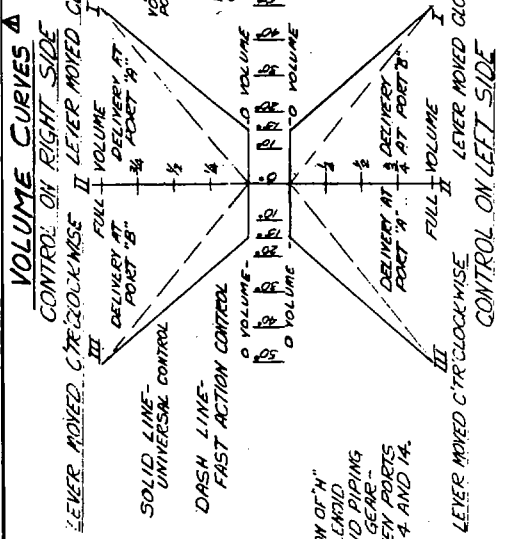

THE OILGEAR CO., MILWAUKEE, WIS.		PART NAME AND TYPE "OH" PUMPS	
TITLE		TYPES OF OH CONTROLS	
REV. NO.	DATE	REV. NO.	DATE
1	5-7-57	1	5-7-57
DRAWN BY		CHECKED BY	
DESIGNED BY		APPROVED BY	
SCALE		SCALE NONE	
QUANTITY		PVT. USE	
MATERIAL		MATERIAL	
FINISH		FINISH	
TOLERANCE ON DIMENSIONS NOT OTHERWISE SPECIFIED		TOLERANCE ON DIMENSIONS NOT OTHERWISE SPECIFIED	
FRACTIONAL		FRACTIONAL	
DECIMAL		DECIMAL	
HOLE		HOLE	
TAP		TAP	
THREAD		THREAD	
WELD		WELD	
OTHER		OTHER	
REVISIONS		REVISIONS	
NO.		DATE	
1		5-7-57	
2			
3			
4			
5			
6			
7			
8			
9			
10			
11			
12			
13			
14			
15			
16			
17			
18			
19			
20			
21			
22			
23			
24			
25			
26			
27			
28			
29			
30			
31			
32			
33			
34			
35			
36			
37			
38			
39			
40			
41			
42			
43			
44			
45			
46			
47			
48			
49			
50			
51			
52			
53			
54			
55			
56			
57			
58			
59			
60			
61			
62			
63			
64			
65			
66			
67			
68			
69			
70			
71			
72			
73			
74			
75			
76			
77			
78			
79			
80			
81			
82			
83			
84			
85			
86			
87			
88			
89			
90			
91			
92			
93			
94			
95			
96			
97			
98			
99			
100			

NOTES:
A - DECOMPRESSION VALVE 2-WAY LOW PRESSURE OPERATED SPRING RETURN VALVE AND PIPING NOT INCLUDED WITH PUMP. CONNECT PARTIAL TO MAIN CYLINDER & PORT # 2 TO TANK BELOW 1/2 LEVEL.
B - 3/4" RELIEF VALVE, 250 PSI SETTING, SUPPLIED AND WIPED WITH PUMP GENERAL.
THIS DRAWING DOES NOT COVER DETAILS OF "OH" PUMPS.
PUMP ROTATION IS CLOCKWISE. ALL FUNCTIONS ON THIS DRAWING.
OTHER SPECIAL CONTROL FUNCTIONS CAN BE FURNISHED BY OILGEAR.