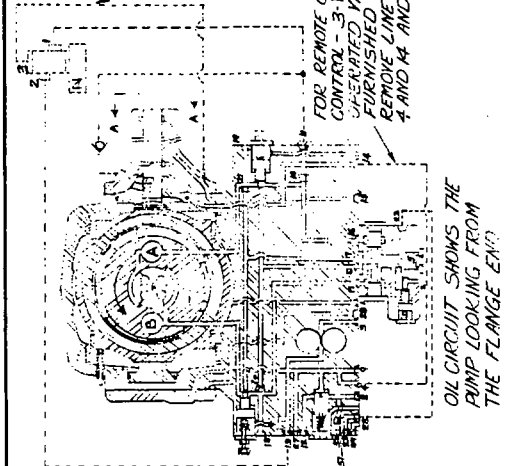

THE OILGEAR CO., MILWAUKEE, WIS.		PART NAME AND TYPE "OH" PUMPS	
TITLE		TYPES OF OH CONTROLS	
REV. NO.	DATE	REV. NO.	DATE
1	5-7-57	1	5-7-57
DRAWN BY		CHECKED BY	
DESIGNED BY		APPROVED BY	
SCALE		SCALE NONE	
QUANTITY		PVT. USE	
MATERIAL		MATERIAL	
FINISH		FINISH	
TOLERANCE ON DIMENSIONS NOT OTHERWISE SPECIFIED		TOLERANCE ON DIMENSIONS NOT OTHERWISE SPECIFIED	
FRACTIONAL		FRACTIONAL	
DECIMAL		DECIMAL	
HOLE		HOLE	
TAP		TAP	
THREAD		THREAD	
WELD		WELD	
OTHER		OTHER	
REVISIONS		REVISIONS	
NO.		DATE	
1		5-7-57	
2			
3			
4			
5			
6			
7			
8			
9			
10			
11			
12			
13			
14			
15			
16			
17			
18			
19			
20			
21			
22			
23			
24			
25			
26			
27			
28			
29			
30			
31			
32			
33			
34			
35			
36			
37			
38			
39			
40			
41			
42			
43			
44			
45			
46			
47			
48			
49			
50			
51			
52			
53			
54			
55			
56			
57			
58			
59			
60			
61			
62			
63			
64			
65			
66			
67			
68			
69			
70			
71			
72			
73			
74			
75			
76			
77			
78			
79			
80			
81			
82			
83			
84			
85			
86			
87			
88			
89			
90			
91			
92			
93			
94			
95			
96			
97			
98			
99			
100			

NOTES:
A - DECOMPRESSION VALVE 2-WAY LOW PRESSURE OPERATED SPRING RETURN VALVE AND PIPING NOT INCLUDED WITH PUMP. CONNECT PARTIAL TO MAIN CYLINDER & PORT # 2 TO TANK BELOW 1/2 LEVEL.
B - 3/4" RELIEF VALVE, 250 PSI SETTING, SUPPLIED AND WIPED WITH PUMP GENERAL.
THIS DRAWING DOES NOT COVER DETAILS OF "OH" PUMPS.
PUMP ROTATION IS CLOCKWISE. ALL FUNCTIONS ON THIS DRAWING.
OTHER SPECIAL CONTROL FUNCTIONS CAN BE FURNISHED BY OILGEAR.