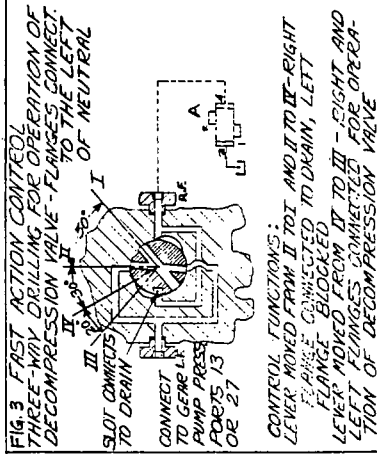

THE OILGEAR CO., MILWAUKEE, WIS.		PART NAME AND TYPE "OH" PUMPS	
TITLE		TYPES OF OH CONTROLS	
REV. NO.	DATE	REV. NO.	DATE
1	5-7-57	1	5-7-57
DRAWN BY		CHECKED BY	
DESIGNED BY		APPROVED BY	
SCALE		SCALE NONE	
QUANTITY		PVT. USE	
MATERIAL		MATERIAL	
FINISH		FINISH	
TOLERANCE ON DIMENSIONS NOT OTHERWISE SPECIFIED		TOLERANCE ON DIMENSIONS NOT OTHERWISE SPECIFIED	
FRACTIONAL		FRACTIONAL	
DECIMAL		DECIMAL	
HOLE		HOLE	
TAP		TAP	
THREAD		THREAD	
WELD		WELD	
OTHER		OTHER	
REVISIONS		REVISIONS	
NO.		DATE	
1		5-7-57	
2			
3			
4			
5			
6			
7			
8			
9			
10			
11			
12			
13			
14			
15			
16			
17			
18			
19			
20			
21			
22			
23			
24			
25			
26			
27			
28			
29			
30			
31			
32			
33			
34			
35			
36			
37			
38			
39			
40			
41			
42			
43			
44			
45			
46			
47			
48			
49			
50			
51			
52			
53			
54			
55			
56			
57			
58			
59			
60			
61			
62			
63			
64			
65			
66			
67			
68			
69			
70			
71			
72			
73			
74			
75			
76			
77			
78			
79			
80			
81			
82			
83			
84			
85			
86			
87			
88			
89			
90			
91			
92			
93			
94			
95			
96			
97			
98			
99			
100			

NOTES:
A - DECOMPRESSION VALVE 2-WAY LOW PRESSURE OPERATED SPRING RETURN VALVE AND PIPING NOT INCLUDED WITH PUMP. CONNECT PARTIAL TO MAIN CYLINDER & PORT # 2 TO TANK BELOW 1/2 LEVEL.
B - 3/4" RELIEF VALVE, 250 PSI SETTING, SUPPLIED AND WIPED WITH PUMP GENERAL.
THIS DRAWING DOES NOT COVER DETAILS OF "OH" PUMPS.
PUMP ROTATION IS CLOCKWISE. ALL FUNCTIONS ON THIS DRAWING.
OTHER SPECIAL CONTROL FUNCTIONS CAN BE FURNISHED BY OILGEAR.