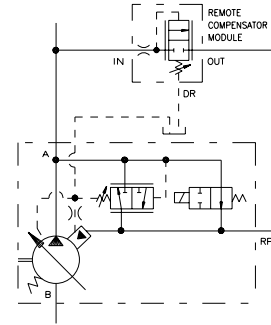

### Installation

### Pressure Compensator with Soft Start Control (C Frame)

PUMP WITH P-C (N.O.) CONTROL

PUMP WITH P-K (N.C.) CONTROL

PUMP WITH REMOTE PRESSURE CONTROL

FOR BASIC PUMP DIMENSIONS SEE PLANOGRAPHS:  
 SIZE -064 PUMP: DS-47486, DS-47488  
 SIZE -076/-098/-130 PUMPS: DS-47487, DS-47489