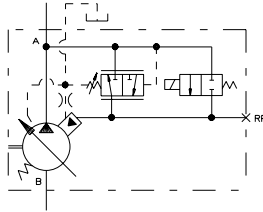

## P-C & P-K Controls

ENGINEERING

1

### Installation

### Pressure Compensator with Soft Start Control (C Frame)

PUMP WITH P-C (N.O.) CONTROL

PUMP WITH P-K (N.C.) CONTROL

PUMP WITH REMOTE PRESSURE CONTROL

FOR BASIC PUMP DIMENSIONS SEE PLANOGRAPHS:  
 SIZE -064 PUMP: DS-47486, DS-47488  
 SIZE -076/-098/-130 PUMPS: DS-47487, DS-47489