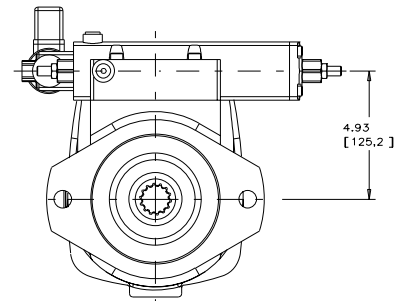

### Pressure Compensator with Soft Start Control (C Frame)

PUMP WITH P-C (N.O.) CONTROL

PUMP WITH P-K (N.C.) CONTROL

PUMP WITH REMOTE PRESSURE CONTROL

FOR BASIC PUMP DIMENSIONS SEE PLANOGRAPHS:  
 SIZE -064 PUMP: DS-47486, DS-47488  
 SIZE -076/-098/-130 PUMPS: DS-47487, DS-47489