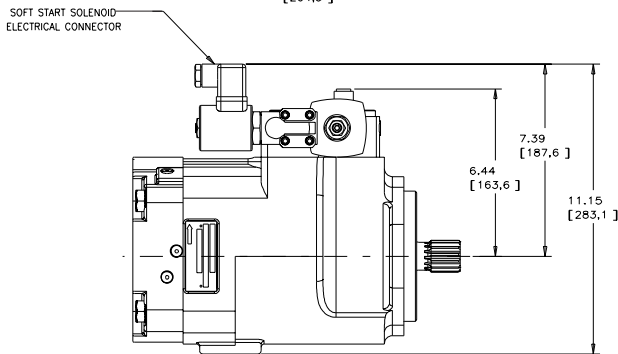

### Pressure Compensator with Soft Start Control (C Frame)

PUMP WITH P-C (N.O.) CONTROL

PUMP WITH P-K (N.C.) CONTROL

PUMP WITH REMOTE PRESSURE CONTROL

FOR BASIC PUMP DIMENSIONS SEE PLANOGRAPHS:  
 SIZE -064 PUMP: DS-47486, DS-47488  
 SIZE -076/-098/-130 PUMPS: DS-47487, DS-47489