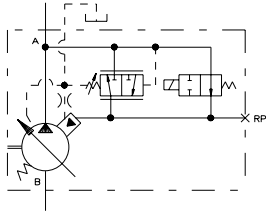

## P-C & P-K Controls

ENGINEERING

1

### Installation

### Pressure Compensator with Soft Start Control (C Frame)

PUMP WITH P-C (N.O.) CONTROL

PUMP WITH P-K (N.C.) CONTROL

PUMP WITH REMOTE PRESSURE CONTROL

FOR BASIC PUMP DIMENSIONS SEE PLANOGRAPHS:  
 SIZE -064 PUMP: DS-47486, DS-47488  
 SIZE -076/-098/-130 PUMPS: DS-47487, DS-47489