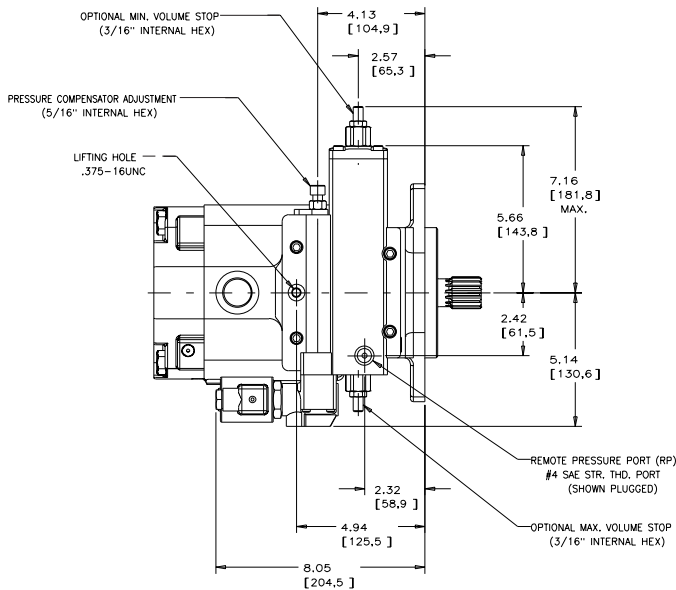

### Pressure Compensator with Soft Start Control (C Frame)

PUMP WITH P-C (N.O.) CONTROL

PUMP WITH P-K (N.C.) CONTROL

PUMP WITH REMOTE PRESSURE CONTROL

FOR BASIC PUMP DIMENSIONS SEE PLANOGRAPHS:  
 SIZE -064 PUMP: DS-47486, DS-47488  
 SIZE -076/-098/-130 PUMPS: DS-47487, DS-47489