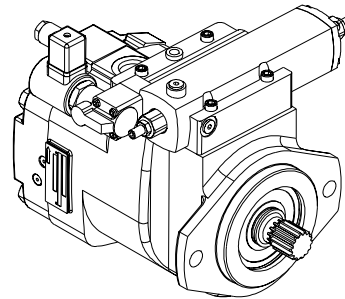

### Pressure Compensator with Soft Start Control (C Frame)

PUMP WITH P-C (N.O.) CONTROL

PUMP WITH P-K (N.C.) CONTROL

PUMP WITH REMOTE PRESSURE CONTROL

FOR BASIC PUMP DIMENSIONS SEE PLANOGRAPHS:  
 SIZE -064 PUMP: DS-47486, DS-47488  
 SIZE -076/-098/-130 PUMPS: DS-47487, DS-47489