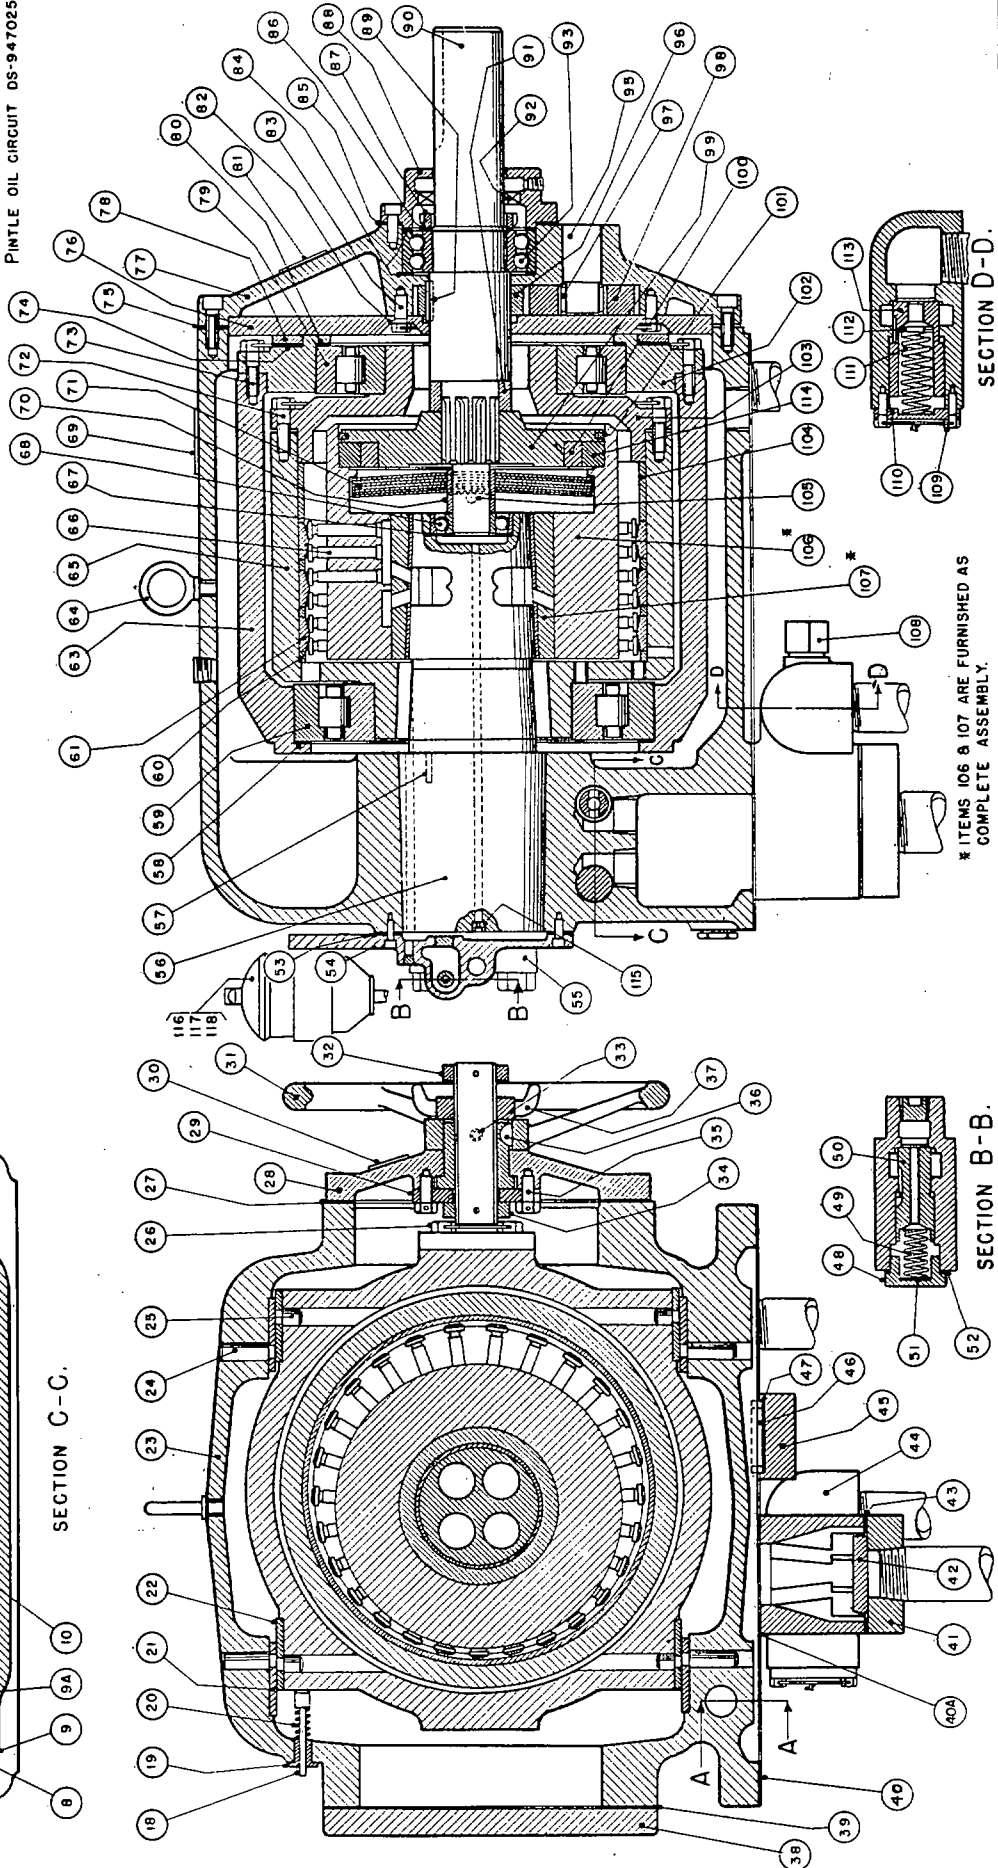

# OILGEAR TYPE DS-100 AND DS-150 PUMPS.

NOTE—  
 WHEN ORDERING PARTS BE  
 SURE TO GIVE SERIAL  
 NUMBER OF PUMP.  
 INSTALLATION DRAWING DS-47100-E  
 OIL CIRCUIT DS-947120-A  
 COOLER INSTALLATION DRAWING  
 DS-47905  
 COOLER OIL CIRCUIT DS-947905  
 PINTLE OIL CIRCUIT DS-947025

SECTION C-C.

SECTION D-D.

SECTION B-B.

\* ITEMS 106 & 107 ARE FURNISHED AS COMPLETE ASSEMBLY.

PARTS DRAWING
DS-100 AND DS-150 PUMPS
DR. GIL
APP. 2. 51
54085-B